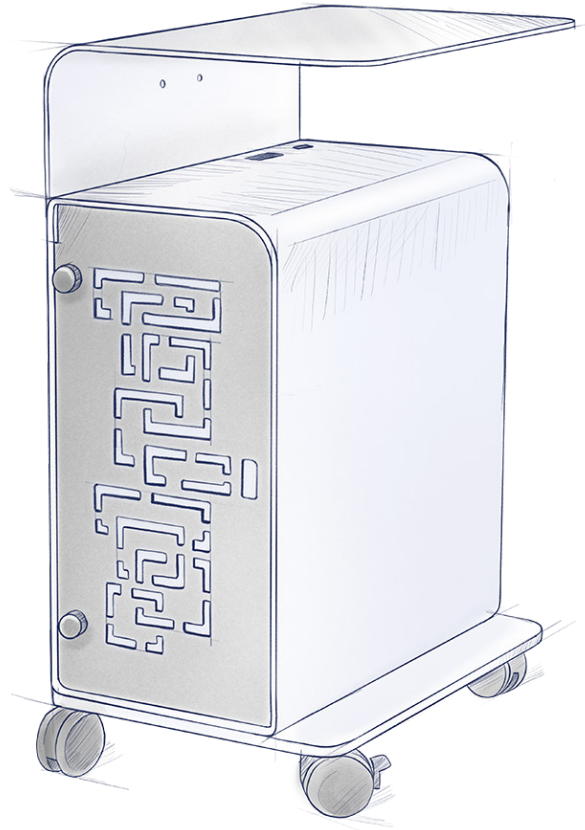

Superior scanning experience with Xcart

Make your scanning setup look professional and your every-day work easier with a cart that is specially designed for your intraoral scanner.

Xcart can be used with any intraoral scanner that uses a PC or laptop (Medit i500, 3Shape TRIOS etc.)

Modern Design

Xcart is an aesthetic and practical solution for your intraoral scanner setup. It is designed to ensure that only power and intraoral camera cables are visible, hiding all other cables. Its clean lines combined with quality materials make this cart stand out in a positive way in your dental office.

Product Specifications

Base Size: 83 x 55 x 40 cm

Work Surface Size: 55 x 40 cm

PC Cabinet Size: 48 x 28 cm

Cart weight: 25 kg (excluding PC, monitor and UPS)

Display Support: VESA mount - up to 32"

Warranty: 1 year

PC + UPS

There is sufficient space to fit both PC and UPS in the cart. An optional shelf is included for laptop users.

Camera Position

The camera is positioned in a way that makes it easily accessible from your workspace, yet safely hidden, meaning you can't bump into it by mistake.